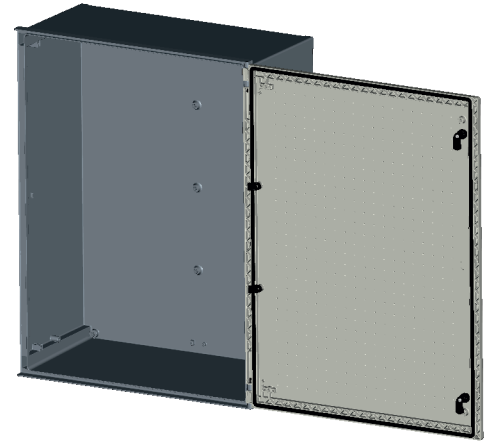

MONOBLOCK INDUSTRIAL ENCLOSURE IP66

BRES-86

Polyester enclosure 800 x 600 x 300 mm

FEATURES

SafyBox BRES

- Boxes & Cabinets made from fiber glass reinforced polyester, moulded by hot compression.
- Colour Light Grey RAL 7035
- Self-extinguishability: 960° test withstanding. Halogen free. Double insulation. No electrical contact risks.
- Degree of protection Ip66 UNE 20324 (EN 60529).
- Certification of compliance with IEC62208 enclosure standard. Suitable for indoor or outdoor use.
- Large door opening (180°). Version with plain or glazed door. Reversibility for installation right or left door opening.
- Anti-intruder hinges system.
- Customise service: colour, machining, mounting accessories, locks, company logo.
- 2 lock with double-bar insert or 1 lock with 3 action points and vandalism-proof.
- Version with metallic or polyester mounting plate.
- Resistant to harsh atmospheres.
- Light weight gives an easy installation.
- 25years. Long life lasting without maintenance under standard environmental conditions.

Code	Description	Height x Width x Depth	Weight
BRES-86	Empty standard enclosure colour light grey RAL 7035	800 x 600 x 300 mm	12,65 kg

MONOBLOCK INDUSTRIAL ENCLOSURE IP66

BRES-86

Polyester enclosure 800 x 600 x 300 mm

Standard
IEC
IEC-62208

Packaging

packaging unit	1	packaging height	801,0 mm	Units per pallet 120 x 80 cm (Height 210 cm)	12
number of doors	1	packaging width	601,0 mm	Units per pallet 110 x 110 cm (Height 210 cm)	12
weight	12,65 kg	packaging depth	301,5 mm	Units per pallet 162 x 110 cm (Height 210 cm)	18