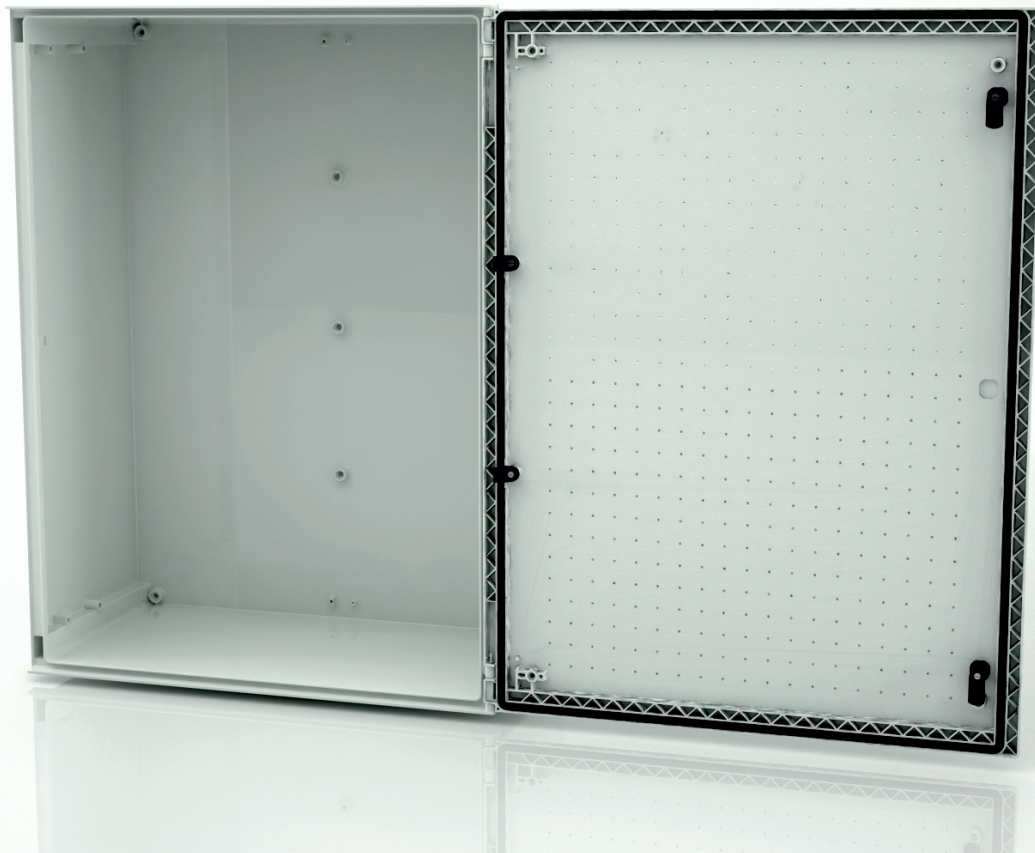

MONOBLOCK INDUSTRIAL ENCLOSURE IP66

BRES-86

Polyester enclosure 800 x 600 x 300 mm

FEATURES

SafyBox BRES

- Boxes & Cabinets made from fiber glass reinforced polyester, moulded by hot compression.
- Colour Light Grey RAL 7035
- Self-extinguishability: 960° test withstanding. Halogen free. Double insulation. No electrical contact risks.
- Degree of protection Ip66 UNE 20324 (EN 60529).
- Certification of compliance with IEC62208 enclosure standard. Suitable for indoor or outdoor use.
- Large door opening (180°). Version with plain or glazed door. Reversibility for installation right or left door opening.
- Anti-intruder hinges system.
- Customise service: colour, machining, mounting accessories, locks, company logo.
- 2 lock with double-bar insert or 1 lock with 3 action points and vandalism-proof.
- Version with metallic or polyester mounting plate.
- Resistant to harsh atmospheres.
- Light weight gives an easy installation.
- 25years. Long life lasting without maintenance under standard environmental conditions.

Code	Description	Height x Width x Depth	Weight
BRES-86	Empty standard enclosure colour light grey RAL 7035	800 x 600 x 300 mm	12,65 kg

MONOBLOCK INDUSTRIAL ENCLOSURE IP66

BRES-86

Polyester enclosure 800 x 600 x 300 mm

Standard
IEC
IEC-62208

Packaging

packaging unit	1	packaging height	801,0 mm	Units per pallet 120 x 80 cm (Height 210 cm)	12
number of doors	1	packaging width	601,0 mm	Units per pallet 110 x 110 cm (Height 210 cm)	12
weight	12,65 kg	packaging depth	301,5 mm	Units per pallet 162 x 110 cm (Height 210 cm)	18