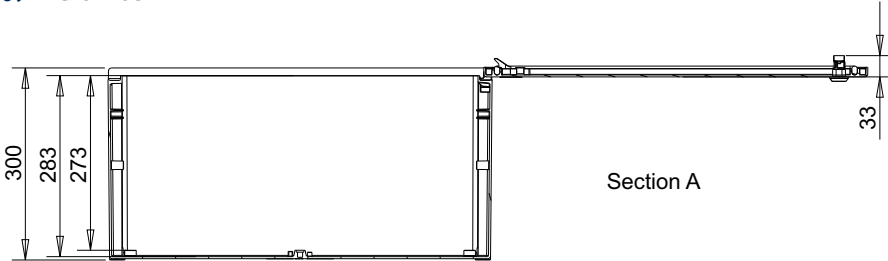

MONOBLOCK INDUSTRIAL ENCLOSURE IP66

BRES-86

Polyester enclosure 800 x 600 x 300 mm

FEATURES

SafyBox BRES

- Boxes & Cabinets made from fiber glass reinforced polyester, moulded by hot compression.
- Colour Light Grey RAL 7035
- Self-extinguishability: 960° test withstanding. Halogen free. Double insulation. No electrical contact risks.
- Degree of protection Ip66 UNE 20324 (EN 60529).
- Certification of compliance with IEC62208 enclosure standard. Suitable for indoor or outdoor use.
- Large door opening (180°). Version with plain or glazed door. Reversibility for installation right or left door opening.
- Anti-intruder hinges system.
- Customise service: colour, machining, mounting accessories, locks, company logo.
- 2 lock with double-bar insert or 1 lock with 3 action points and vandalism-proof.
- Version with metallic or polyester mounting plate.
- Resistant to harsh atmospheres.
- Light weight gives an easy installation.
- 25years. Long life lasting without maintenance under standard environmental conditions.

Code	Description	Height x Width x Depth	Weight
BRES-86	Empty standard enclosure colour light grey RAL 7035	800 x 600 x 300 mm	12,65 kg

MONOBLOCK INDUSTRIAL ENCLOSURE IP66

BRES-86

Polyester enclosure 800 x 600 x 300 mm

Standard
IEC
IEC-62208

Packaging

packaging unit	1	packaging height	801,0 mm	Units per pallet 120 x 80 cm (Height 210 cm)	12
number of doors	1	packaging width	601,0 mm	Units per pallet 110 x 110 cm (Height 210 cm)	12
weight	12,65 kg	packaging depth	301,5 mm	Units per pallet 162 x 110 cm (Height 210 cm)	18