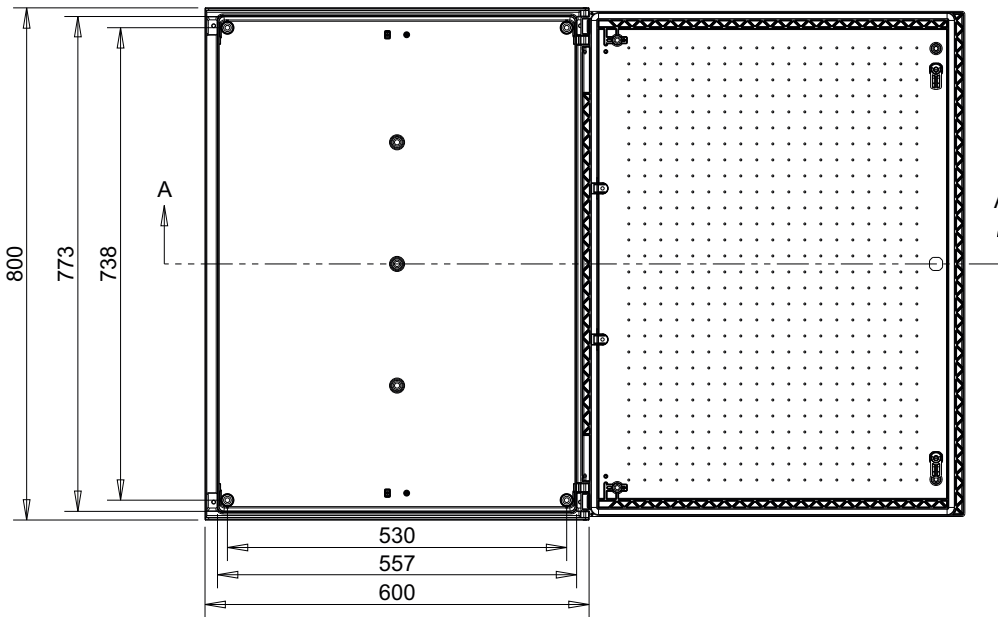

MONOBLOCK INDUSTRIAL ENCLOSURE IP66

BRES-86

Polyester enclosure 800 x 600 x 300 mm

FEATURES

SafyBox BRES

- Boxes & Cabinets made from fiber glass reinforced polyester, moulded by hot compression.
- Colour Light Grey RAL 7035
- Self-extinguishability: 960° test withstanding. Halogen free. Double insulation. No electrical contact risks.
- Degree of protection Ip66 UNE 20324 (EN 60529).
- Certification of compliance with IEC62208 enclosure standard. Suitable for indoor or outdoor use.
- Large door opening (180°). Version with plain or glazed door. Reversibility for installation right or left door opening.
- Anti-intruder hinges system.
- Customise service: colour, machining, mounting accessories, locks, company logo.
- 2 lock with double-bar insert or 1 lock with 3 action points and vandalism-proof.
- Version with metallic or polyester mounting plate.
- Resistant to harsh atmospheres.
- Light weight gives an easy installation.
- 25years. Long life lasting without maintenance under standard environmental conditions.

Code	Description	Height x Width x Depth	Weight
BRES-86	Empty standard enclosure colour light grey RAL 7035	800 x 600 x 300 mm	12,65 kg

MONOBLOCK INDUSTRIAL ENCLOSURE IP66

BRES-86

Polyester enclosure 800 x 600 x 300 mm

Standard
IEC
IEC-62208

Packaging

packaging unit	1	packaging height	801,0 mm	Units per pallet 120 x 80 cm (Height 210 cm)	12
number of doors	1	packaging width	601,0 mm	Units per pallet 110 x 110 cm (Height 210 cm)	12
weight	12,65 kg	packaging depth	301,5 mm	Units per pallet 162 x 110 cm (Height 210 cm)	18